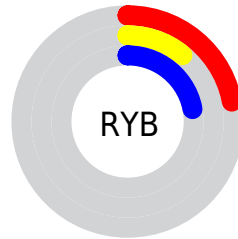

## Conversions Part 2

<b>Format</b>	<b>Color</b>
<b>R<sub>YB</sub></b>	56, 27, 57
Decimal	3676985
CIE <sub>Lab</sub>	15.00, 19.82, -13.46
CIE <sub>LCh</sub>	15, 23.958, 325.823
Yxy	1.9086, 0.3146, 0.2186
Android (android.graphics.Color)	4281867065 (0xFF381B39)
YUV	39.0910, 8.8291, 14.8292
Hunter-Lab	13.8151, 11.3161, -7.8240

# Details

The CIELCh color **15, 23.958, 325.823** is a dark color, and the websafe version is hex **330033**. A complement of this color would be **21, 23.972, 140.181**, and the grayscale version is **16, 0.003, 296.813**.

A 20% lighter version of the original color is **35, 23.637, 326.006**, and **0, 4.885, 290.178** is the 20% darker color. If you saturate the color by 10%, you get **14, 27.997, 326.176**, and if you desaturate by 10%, it is **17, 19.619, 325.428**.

# Distribution

- Red (22%)
- Green (11%)
- Blue (22%)

- Red (22%)
- Yellow (11%)
- Blue (22%)

- Cyan (2%)
- Magenta (53%)
- Yellow (0%)
- Black (78%)

- Cyan (78%)
- Magenta (89%)
- Yellow (78%)