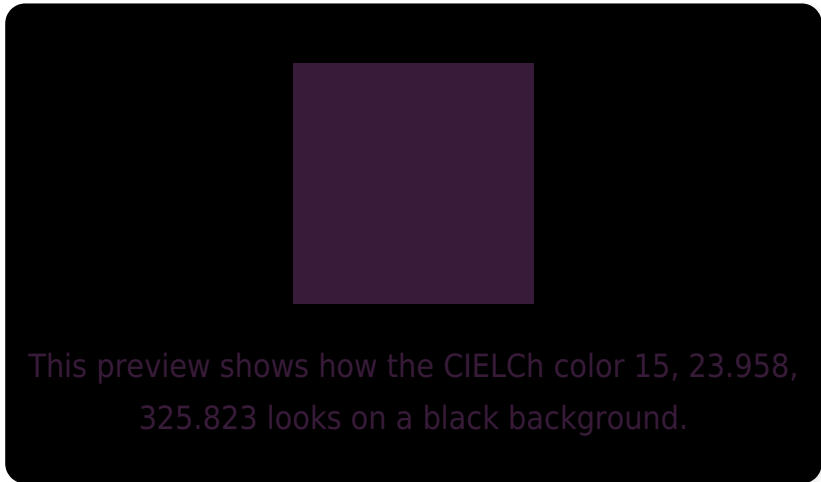

## White Background

This preview shows how the CIE LCh color 15, 23.958, 325.823 looks on a white background.

# Black Background