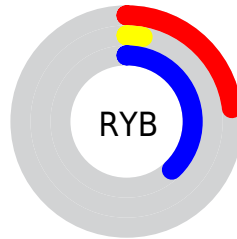

## Conversions Part 2

<b>Format</b>	<b>Color</b>
<a href="#">RYB</a>	<a href="#">59, 7, 96</a>
Decimal	<a href="#">3868512</a>
CIELab	<a href="#">15.00, 39.75, -40.17</a>
CIElCh	<a href="#">15, 56.518, 314.699</a>
Yxy	<a href="#">1.9086, 0.2325, 0.1120</a>
Android (android.graphics.Color)	<a href="#">4282058592 (0xFF3B0760)</a>
YUV	<a href="#">32.6940, 31.2099, 23.0704</a>
Hunter-Lab	<a href="#">13.8151, 27.0231, -38.2618</a>

# Details

The CIELCh color **15, 56.518, 314.699** is a dark color, and the websafe version is hex **330066**. A complement of this color would be **36, 51.675, 129.455**, and the grayscale version is **12, 0.003, 296.813**.

A 20% lighter version of the original color is **35, 56.488, 314.886**, and **2, 32.135, 297.020** is the 20% darker color. If you saturate the color by 10%, you get **14, 59.510, 314.684**, and if you desaturate by 10%, it is **17, 52.400, 314.848**.

# Distribution

- Red (23%)
- Green (3%)
- Blue (38%)

- Red (23%)
- Yellow (3%)
- Blue (38%)

- Cyan (39%)
- Magenta (93%)
- Yellow (0%)
- Black (62%)

- Cyan (77%)
- Magenta (97%)
- Yellow (62%)