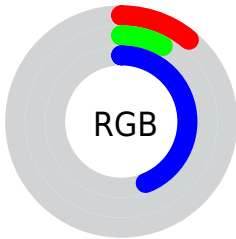

Distribution

- Red (11%)
- Green (8%)
- Blue (44%)