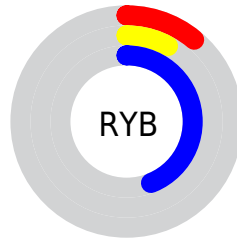

## Conversions Part 2

<b>Format</b>	<b>Color</b>
<b>R<sub>YB</sub></b>	27, 20, 112
Decimal	1774704
CIE <sub>Lab</sub>	15.00, 34.84, -51.04
CIE <sub>LCh</sub>	15, 61.798, 304.313
Yxy	1.9086, 0.1725, 0.0906
Android (android.graphics.Color)	4279964784 (0xFF1B1470)
YUV	32.5810, 39.1536, -4.8945
Hunter-Lab	13.8151, 22.7890, -56.9702

# Details

The CIELCh color **15, 61.798, 304.313** is a dark color, and the websafe version is hex **330066**. A complement of this color would be **45, 48.142, 107.541**, and the grayscale version is **12, 0.003, 296.813**.

A 20% lighter version of the original color is **35, 61.869, 304.194**, and **3, 43.514, 301.494** is the 20% darker color. If you saturate the color by 10%, you get **12, 67.931, 305.594**, and if you desaturate by 10%, it is **18, 54.313, 302.697**.

# Distribution

-  Red (11%)
-  Green (8%)
-  Blue (44%)

-  Red (11%)
-  Yellow (8%)
-  Blue (44%)

-  Cyan (76%)
-  Magenta (82%)
-  Yellow (0%)
-  Black (56%)

-  Cyan (89%)
-  Magenta (92%)
-  Yellow (56%)