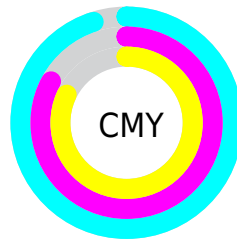

A 20% lighter version of the original color is **36, 11.464, 207.388**, and **0, 0.000, 0.000** is the 20% darker color. If you saturate the color by 10%, you get **16, 12.172, 208.556**, and if you desaturate by 10%, it is **16, 10.146, 207.717**.

# Distribution

- Red (5%)
- Green (17%)
- Blue (18%)

- Red (5%)
- Yellow (12%)
- Blue (18%)

- Cyan (70%)
- Magenta (6%)
- Yellow (0%)
- Black (82%)

- Cyan (95%)
- Magenta (83%)
- Yellow (82%)

# Brightness & Saturation Gradients

These gradients show how the CIELCh color 16, 11.263, 208.067 changes by changing the brightness by 10 percent. The first figure shows a shift by +10% for each color and the second figure -10%.