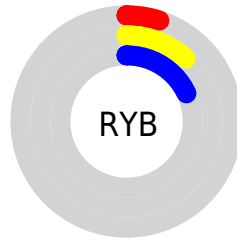

- Red (5%)
- Yellow (12%)
- Blue (18%)