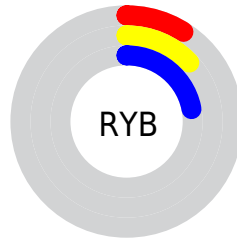

## Conversions Part 2

Format	Color
<a href="#">RYB</a>	22, 34, 55
Decimal	1452599
CIELab	16.00, -3.54, -10.86
CIELCh	16, 11.418, 251.951
Yxy	2.0993, 0.2347, 0.2670
Android (android.graphics.Color)	4279642679 (0xFF162A37)
YUV	37.5020, 8.6265, -13.5953
Hunter-Lab	14.4890, -2.6172, -5.8905

# Details

The CIELCh color **16, 11.418, 251.951** is a dark color, and the websafe version is hex **333333**. A complement of this color would be **16, 14.738, 58.340**, and the grayscale version is **15, 0.003, 296.813**.

A 20% lighter version of the original color is **36, 11.478, 253.491**, and **0, 4.033, 290.178** is the 20% darker color. If you saturate the color by 10%, you get **15, 13.022, 254.470**, and if you desaturate by 10%, it is **17, 9.716, 249.811**.

# Distribution

-  Red (9%)
-  Green (16%)
-  Blue (22%)

-  Red (9%)
-  Yellow (13%)
-  Blue (22%)

-  Cyan (60%)
-  Magenta (24%)
-  Yellow (0%)
-  Black (78%)

-  Cyan (91%)
-  Magenta (84%)
-  Yellow (78%)