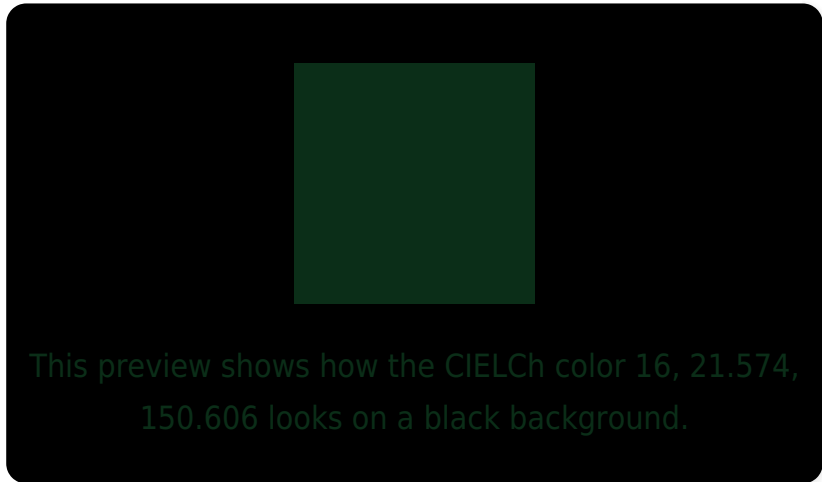

## White Background

This preview shows how the CIELCh color 16, 21.574, 150.606 looks on a white background.

# Black Background