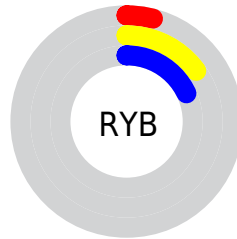

- Red (4%)
- Yellow (15%)
- Blue (18%)