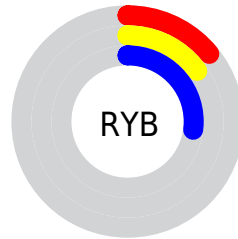

## Conversions Part 2

Format	Color
<a href="#">RYB</a>	<a href="#">36, 37, 70</a>
Decimal	<a href="#">2368838</a>
CIELab	<a href="#">16.00, 9.77, -20.90</a>
CIELCh	<a href="#">16, 23.067, 295.047</a>
Yxy	<a href="#">2.0993, 0.2324, 0.1992</a>
Android (android.graphics.Color)	<a href="#">4280558918 (0xFF242546)</a>
YUV	<a href="#">40.4630, 14.5617, -3.9141</a>
Hunter-Lab	<a href="#">14.4890, 4.8258, -14.3742</a>

# Details

The CIELCh color **16, 23.067, 295.047** is a dark color, and the websafe version is hex **333366**. A complement of this color would be **28, 20.697, 104.647**, and the grayscale version is **16, 0.003, 296.813**.

A 20% lighter version of the original color is **36, 22.982, 294.701**, and **1, 13.319, 288.988** is the 20% darker color. If you saturate the color by 10%, you get **13, 28.298, 296.858**, and if you desaturate by 10%, it is **19, 18.009, 293.439**.

# Distribution

- Red (14%)
- Green (15%)
- Blue (27%)

- Red (14%)
- Yellow (15%)
- Blue (27%)

- Cyan (49%)
- Magenta (47%)
- Yellow (0%)
- Black (73%)

- Cyan (86%)
- Magenta (86%)
- Yellow (73%)