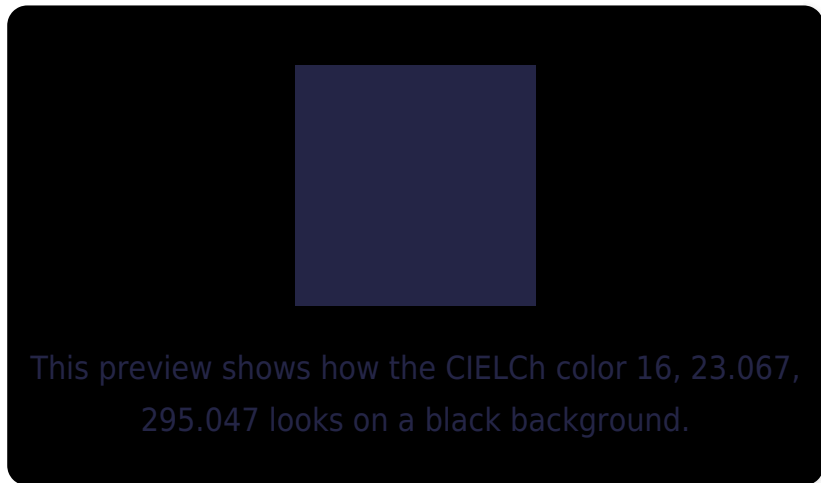

## White Background

This preview shows how the CIE LCh color 16, 23.067, 295.047 looks on a white background.

# Black Background