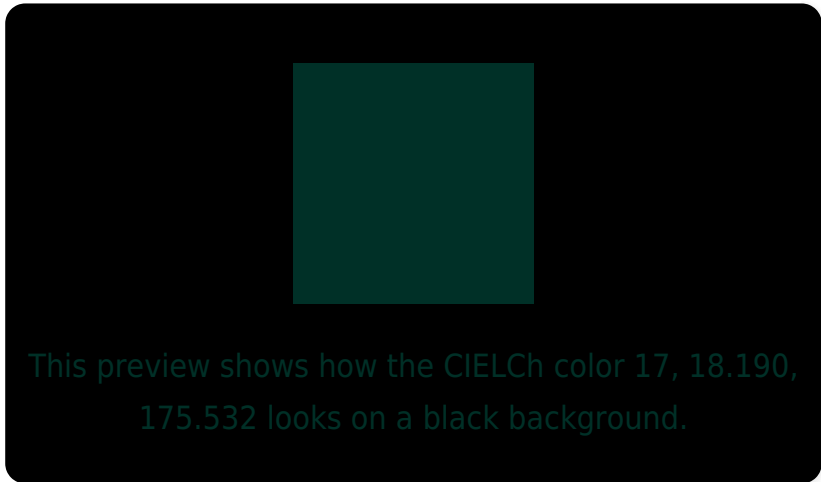

## White Background

This preview shows how the CIELCh color 17, 18.190, 175.532 looks on a white background.

# Black Background