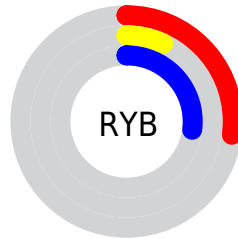

- Red (27%)
- Yellow (7%)
- Blue (27%)