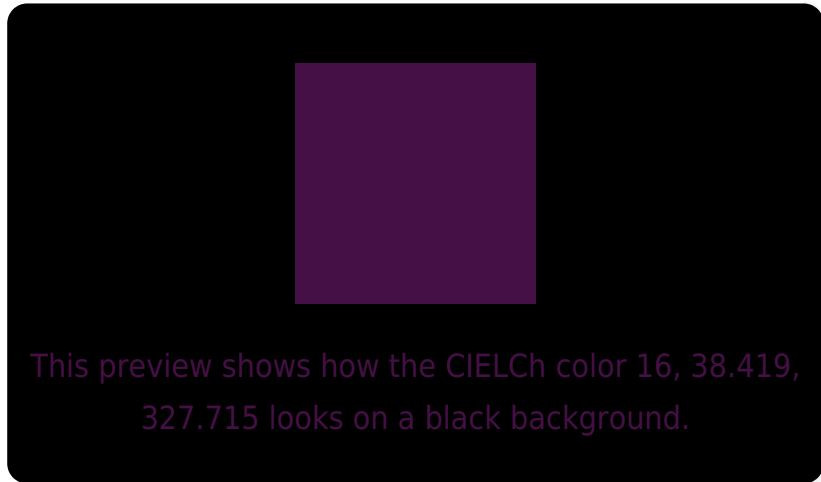

## White Background

This preview shows how the CIE LCh color 16, 38.419, 327.715 looks on a white background.

# Black Background