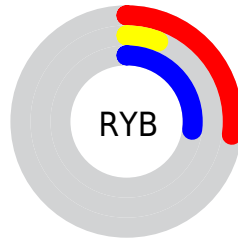

## Conversions Part 2

<b>Format</b>	<b>Color</b>
<b>R<sub>YB</sub></b>	69, 16, 69
Decimal	4526149
CIE <sub>Lab</sub>	16.00, 32.48, -20.52
CIE <sub>LCh</sub>	16, 38.419, 327.715
Yxy	2.0993, 0.3198, 0.1784
Android (android.graphics.Color)	4282716229 (0xFF451045)
YUV	37.8890, 15.3377, 27.2843
Hunter-Lab	14.4890, 21.0015, -14.0114

# Details

The CIELCh color **16, 38.419, 327.715** is a dark color, and the websafe version is hex **330033**. A complement of this color would be **25, 39.043, 138.363**, and the grayscale version is **15, 0.003, 296.813**.

A 20% lighter version of the original color is **36, 38.604, 327.292**, and **2, 15.214, 315.018** is the 20% darker color. If you saturate the color by 10%, you get **15, 41.449, 327.952**, and if you desaturate by 10%, it is **17, 34.593, 327.411**.

# Distribution

-  Red (27%)
-  Green (6%)
-  Blue (27%)

-  Red (27%)
-  Yellow (6%)
-  Blue (27%)

-  Cyan (0%)
-  Magenta (76%)
-  Yellow (0%)
-  Black (73%)

-  Cyan (73%)
-  Magenta (94%)
-  Yellow (73%)