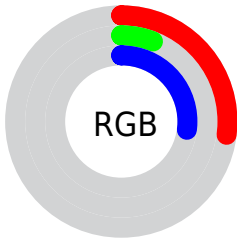

Distribution

- Red (27%)
- Green (6%)
- Blue (27%)