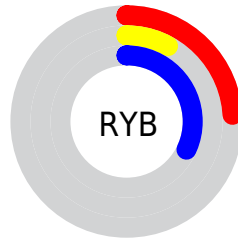

- Red (24%)
- Yellow (8%)
- Blue (32%)