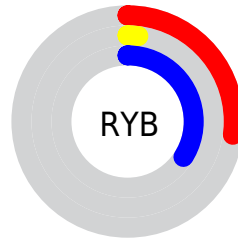

- Red (27%)
- Yellow (2%)
- Blue (34%)