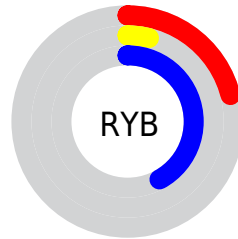

- Red (21%)
- Yellow (4%)
- Blue (42%)