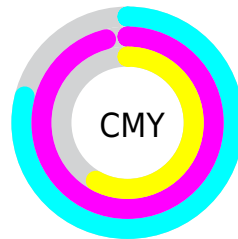

A 20% lighter version of the original color is **36, 61.556, 311.096**, and **3, 40.195, 299.911** is the 20% darker color. If you saturate the color by 10%, you get **14, 66.635, 311.233**, and if you desaturate by 10%, it is **18, 56.609, 311.090**.

Distribution

-  Red (21%)
-  Green (4%)
-  Blue (42%)

-  Red (21%)
-  Yellow (4%)
-  Blue (42%)

-  Cyan (50%)
-  Magenta (90%)
-  Yellow (0%)
-  Black (58%)

-  Cyan (79%)
-  Magenta (96%)
-  Yellow (58%)

Brightness & Saturation Gradients

These gradients show how the CIELCh color 16, 61.879, 311.169 changes by changing the brightness by 10 percent. The first figure shows a shift by +10% for each color and the second figure -10%.

Similar to the brightness gradients but the following saturation gradients show a change of the CIELCh color 16, 61.879, 311.169 by changing the saturation by 10% instead.

Rectangle

The Rectangle color scheme consists of four colors that form a rectangle on the color wheel.

16, 61.879, 311.169

16, 61.879, 1.169

16, 61.879, 131.169

16, 61.879, 181.169

Sweetspot

The Sweet Spot groups the original color and five complimentary colors.