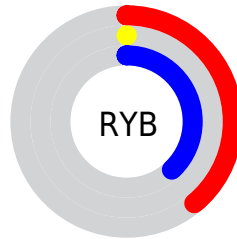

- Red (39%)
- Yellow (0%)
- Blue (38%)