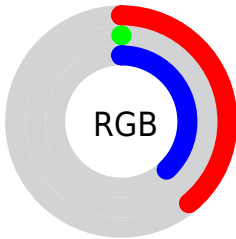

Distribution

- Red (39%)
- Green (0%)
- Blue (38%)