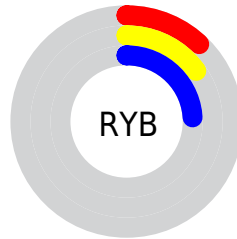

## Conversions Part 2

Format	Color
<b>RYB</b>	31, 39, 61
Decimal	2042429
CIELab	17.00, 1.39, -13.60
CIELCh	17, 13.670, 275.825
Yxy	2.3023, 0.2416, 0.2469
Android (android.graphics.Color)	4280232509 (0xFF1F2A3D)
YUV	40.8770, 9.9206, -8.6621
Hunter-Lab	15.1734, -0.0498, -8.0106

# Details

The CIELCh color **17, 13.670, 275.825** is a dark color, and the websafe version is hex **333333**. A complement of this color would be **22, 14.035, 82.754**, and the grayscale version is **17, 0.003, 296.813**.

A 20% lighter version of the original color is **37, 13.980, 276.913**, and **1, 7.635, 288.097** is the 20% darker color. If you saturate the color by 10%, you get **15, 16.547, 278.044**, and if you desaturate by 10%, it is **19, 10.827, 273.884**.

# Distribution

-  Red (12%)
-  Green (16%)
-  Blue (24%)

-  Red (12%)
-  Yellow (15%)
-  Blue (24%)

-  Cyan (49%)
-  Magenta (31%)
-  Yellow (0%)
-  Black (76%)

-  Cyan (88%)
-  Magenta (83%)
-  Yellow (76%)