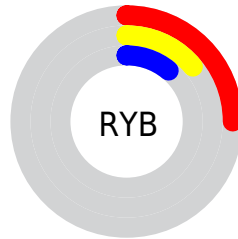

## Conversions Part 2

Format	Color
<a href="#">RYB</a>	<a href="#">64, 36, 27</a>
Decimal	<a href="#">4203035</a>
CIELab	<a href="#">17.00, 13.49, 10.91</a>
CIELCh	<a href="#">17, 17.350, 38.961</a>
Yxy	<a href="#">2.3023, 0.4420, 0.3543</a>
Android (android.graphics.Color)	<a href="#">4282393115 (0xFF40221B)</a>
YUV	<a href="#">42.1720, -7.4798, 19.1432</a>
Hunter-Lab	<a href="#">15.1734, 7.2311, 5.4492</a>

# Details

The CIELCh color **17, 17.350, 38.961** is a dark color, and the websafe version is hex **663333**. A complement of this color would be **22, 11.785, 221.392**, and the grayscale version is **17, 0.003, 296.813**.

A 20% lighter version of the original color is **37, 17.498, 39.782**, and **0, 0.555, 19.405** is the 20% darker color. If you saturate the color by 10%, you get **16, 21.023, 39.603**, and if you desaturate by 10%, it is **19, 13.858, 38.505**.

# Distribution

-  Red (25%)
-  Green (13%)
-  Blue (11%)

-  Red (25%)
-  Yellow (14%)
-  Blue (11%)

-  Cyan (0%)
-  Magenta (47%)
-  Yellow (58%)
-  Black (75%)

-  Cyan (75%)
-  Magenta (87%)
-  Yellow (89%)