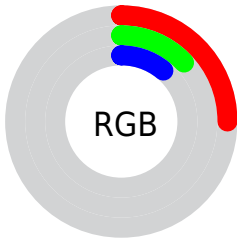

Distribution

- Red (25%)
- Green (13%)
- Blue (11%)