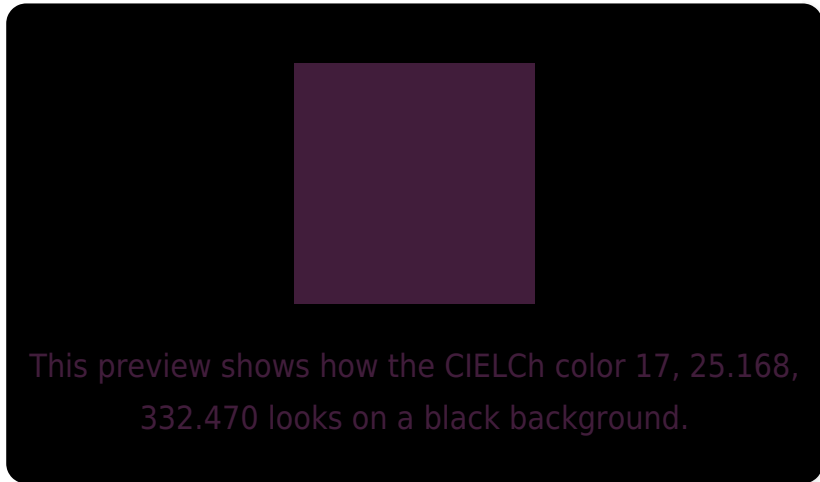

## White Background

This preview shows how the CIE LCh color 17, 25.168, 332.470 looks on a white background.

# Black Background