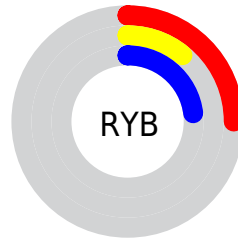

## Conversions Part 2

<b>Format</b>	<b>Color</b>
<b>RYB</b>	65, 29, 59
Decimal	4267323
CIELab	17.00, 22.32, -11.63
CIELCh	17, 25.168, 332.470
Yxy	2.3023, 0.3365, 0.2286
Android (android.graphics.Color)	4282457403 (0xFF411D3B)
YUV	43.1840, 7.7973, 19.1326
Hunter-Lab	15.1734, 13.3079, -6.4945

# Details

The CIELCh color **17, 25.168, 332.470** is a dark color, and the websafe version is hex **330033**. A complement of this color would be **24, 25.249, 145.147**, and the grayscale version is **18, 0.003, 296.813**.

A 20% lighter version of the original color is **37, 25.315, 332.681**, and **1, 8.407, 324.439** is the 20% darker color. If you saturate the color by 10%, you get **16, 29.019, 333.058**, and if you desaturate by 10%, it is **19, 20.928, 331.890**.

# Distribution

- Red (25%)
- Green (11%)
- Blue (23%)

- Red (25%)
- Yellow (11%)
- Blue (23%)

- Cyan (0%)
- Magenta (56%)
- Yellow (9%)
- Black (75%)

- Cyan (75%)
- Magenta (89%)
- Yellow (77%)