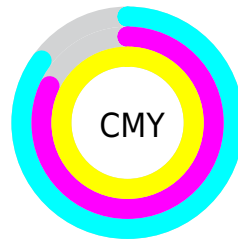

A 20% lighter version of the original color is **37, 25.863, 112.370**, and **0, 0.000, 0.000** is the 20% darker color. If you saturate the color by 10%, you get **17, 26.148, 112.083**, and if you desaturate by 10%, it is **17, 23.546, 111.898**.

# Distribution

Red (15%)

Green (18%)

Blue (1%)

Red (1%)

Yellow (18%)

Blue (3%)

Cyan (13%)

Magenta (0%)

Yellow (96%)

Black (82%)

Cyan (85%)

Magenta (82%)

Yellow (99%)