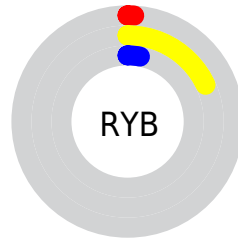

## Conversions Part 2

<b>Format</b>	<b>Color</b>
<a href="#">RYB</a>	<a href="#">2, 45, 8</a>
Decimal	<a href="#">2567426</a>
CIELab	<a href="#">17.00, -9.52, 23.53</a>
CIElCh	<a href="#">17, 25.387, 112.026</a>
Yxy	<a href="#">2.3023, 0.3965, 0.5135</a>
Android (android.graphics.Color)	<a href="#">4280757506 (0xFF272D02)</a>
YUV	<a href="#">38.3040, -17.8979, 0.6104</a>
Hunter-Lab	<a href="#">15.1734, -5.6414, 9.0434</a>

# Details

The CIELCh color **17, 25.387, 112.026** is a dark color, and the websafe version is hex **333300**. A complement of this color would be **3, 28.195, 298.112**, and the grayscale version is **15, 0.003, 296.813**.

A 20% lighter version of the original color is **37, 25.863, 112.370**, and **0, 0.000, 0.000** is the 20% darker color. If you saturate the color by 10%, you get **17, 26.148, 112.083**, and if you desaturate by 10%, it is **17, 23.546, 111.898**.

# Distribution

Red (15%)

Green (18%)

Blue (1%)

Red (1%)

Yellow (18%)

Blue (3%)

Cyan (13%)