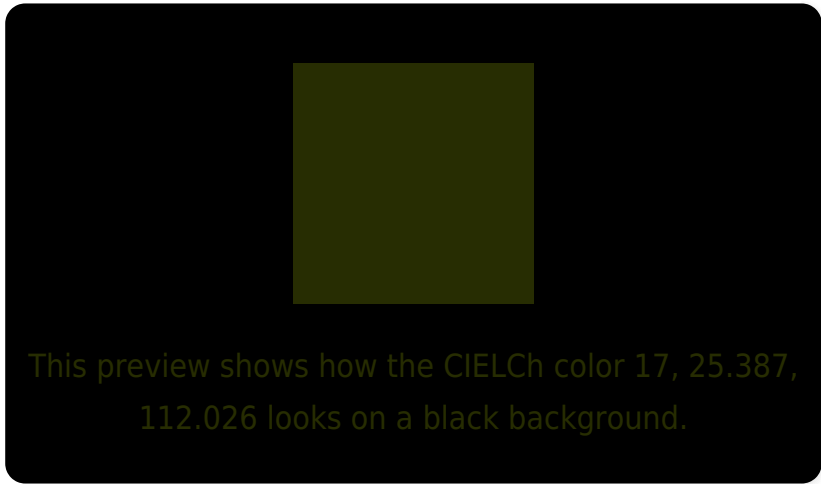

Black Background

Color Contrast Check

Large Text (above 18pt) WCAG AA × Fail

Any Text WCAG AA × Fail

Large Text (above 18pt) WCAG AAA × Fail

Any Text WCAG AAA × Fail

If you want to check with other color combinations, try the [Color Contrast Checker](#).