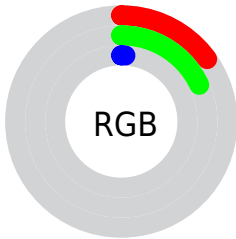

Distribution

Red (15%)

Green (18%)

Blue (1%)