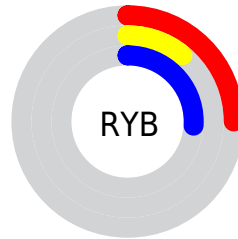

## Conversions Part 2

<b>Format</b>	<b>Color</b>
<b>RYB</b>	65, 27, 67
Decimal	4266819
CIELab	17.00, 25.22, -17.25
CIELCh	17, 30.558, 325.632
Yxy	2.3023, 0.3127, 0.2016
Android (android.graphics.Color)	4282456899 (0xFF411B43)
YUV	42.9220, 11.8705, 19.3624
Hunter-Lab	15.1734, 15.4566, -11.0578

# Details

The CIELCh color **17, 30.558, 325.632** is a dark color, and the websafe version is hex **330033**. A complement of this color would be **25, 30.602, 139.083**, and the grayscale version is **17, 0.003, 296.813**.

A 20% lighter version of the original color is **37, 30.190, 325.619**, and **2, 13.235, 312.936** is the 20% darker color. If you saturate the color by 10%, you get **16, 34.765, 325.932**, and if you desaturate by 10%, it is **19, 25.871, 325.273**.

# Distribution

 Red (25%)

 Green (11%)

 Blue (26%)

 Red (25%)

 Yellow (11%)

 Blue (26%)

 Cyan (3%)