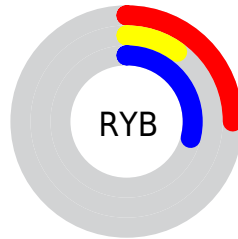

Conversions

Conversions Part 2

Format	Color
R_{YB}	63, 26, 74
Decimal	4135498
CIE Lab	17.00, 26.79, -22.27
CIE LCh	17, 34.837, 320.254
Yxy	2.3023, 0.2885, 0.1809
Android (android.graphics.Color)	4282325578 (0xFF3F1A4A)
YUV	42.5350, 15.5122, 17.9478
Hunter-Lab	15.1734, 16.6433, -15.7700

Details

The CIELCh color **17, 34.837, 320.254** is a dark color, and the websafe version is hex **330033**. A complement of this color would be **28, 33.967, 134.648**, and the grayscale version is **17, 0.003, 296.813**.

A 20% lighter version of the original color is **37, 34.632, 320.060**, and **2, 17.576, 304.938** is the 20% darker color. If you saturate the color by 10%, you get **15, 39.313, 320.417**, and if you desaturate by 10%, it is **19, 29.849, 319.992**.

Distribution

-  Red (25%)
-  Green (10%)
-  Blue (29%)

-  Red (25%)
-  Yellow (10%)
-  Blue (29%)

-  Cyan (15%)
-  Magenta (65%)
-  Yellow (0%)
-  Black (71%)

-  Cyan (75%)
-  Magenta (90%)
-  Yellow (71%)