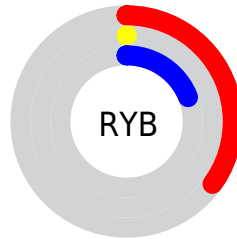

- Red (35%)
- Yellow (0%)
- Blue (19%)