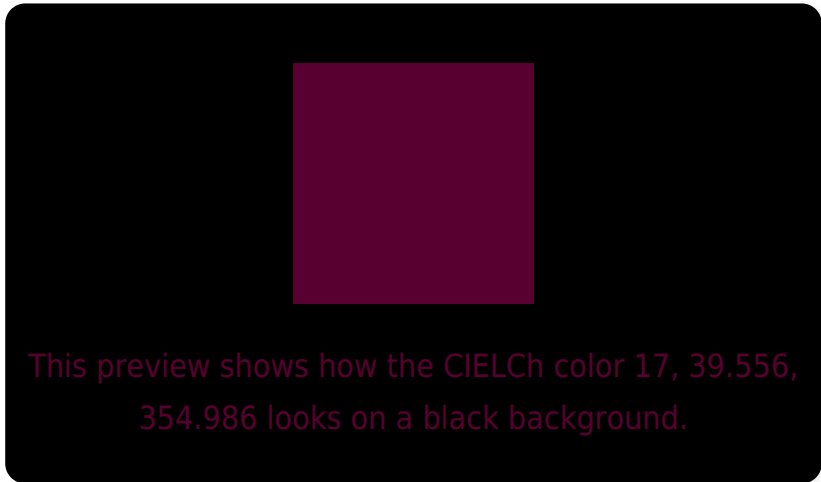

## White Background

This preview shows how the CIELCh color 17, 39.556, 354.986 looks on a white background.

# Black Background