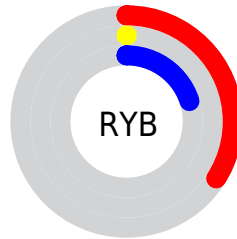

- Red (34%)
- Yellow (0%)
- Blue (20%)