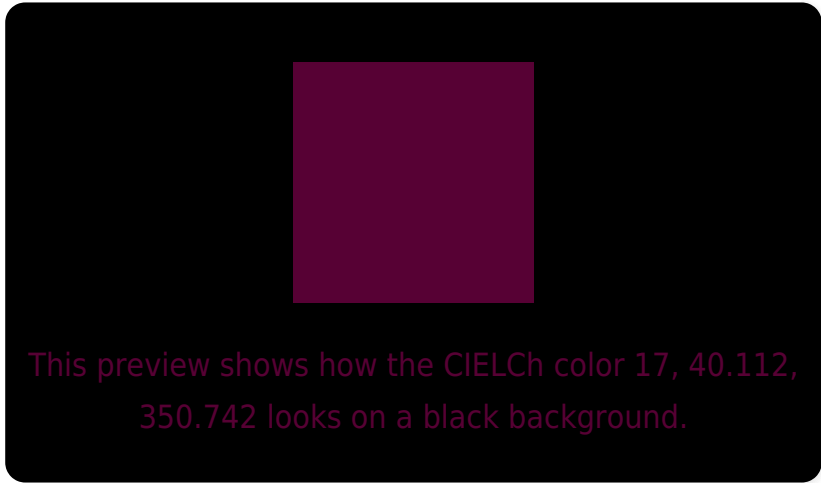

## White Background

This preview shows how the CIE LCh color 17, 40.112, 350.742 looks on a white background.

## Color Contrast Check

Large Text (above 18pt) WCAG AA ✓ Pass

Any Text WCAG AA ✓ Pass

Large Text (above 18pt) WCAG AAA ✓ Pass

Any Text WCAG AAA ✓ Pass

# Black Background