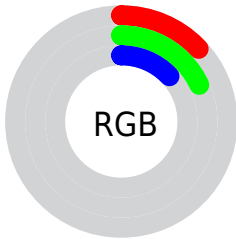

Distribution

Red (13%)

Green (18%)

Blue (13%)