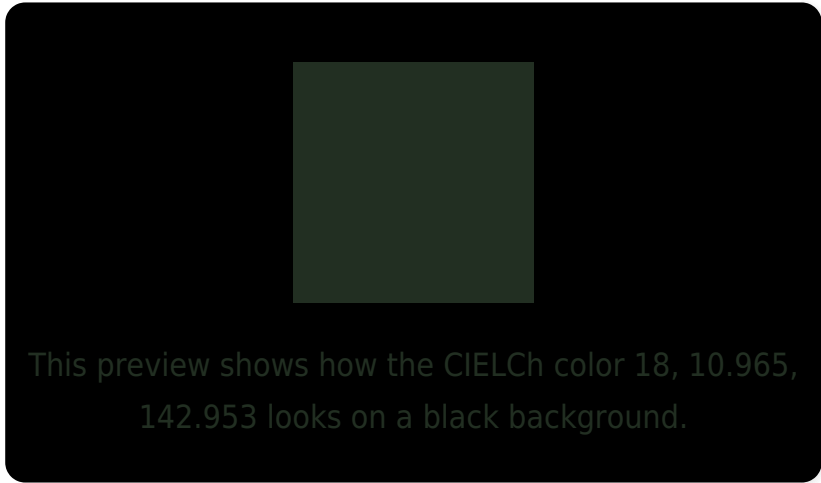

## White Background

This preview shows how the CIELCh color 18, 10.965, 142.953 looks on a white background.

# Black Background