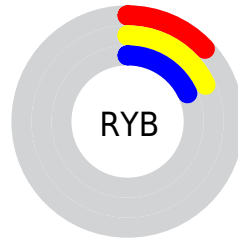

# Details

The CIELCh color **18, 10.965, 142.953** is a dark color, and the websafe version is hex **333333**. A complement of this color would be **15, 10.971, 325.662**, and the grayscale version is **17, 0.003, 296.813**.

A 20% lighter version of the original color is **38, 11.041, 141.814**, and **0, 0.000, 0.000** is the 20% darker color. If you saturate the color by 10%, you get **18, 14.930, 142.264**, and if you desaturate by 10%, it is **19, 6.966, 143.564**.

# Distribution

Red (13%)

Green (18%)

Blue (13%)

Red (13%)

Yellow (18%)

Blue (18%)

Cyan (28%)

Magenta (0%)

Yellow (28%)

Black (81%)

Cyan (87%)

Magenta (81%)

Yellow (87%)