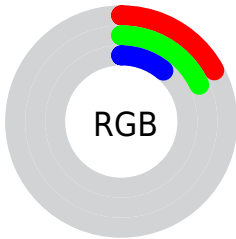

Distribution

Red (17%)

Green (18%)

Blue (11%)