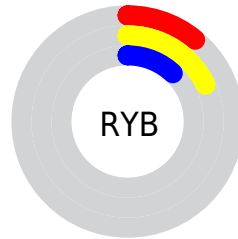

## Conversions Part 2

Format	Color
<a href="#">RYB</a>	<a href="#">29, 45, 30</a>
Decimal	<a href="#">2895133</a>
CIELab	<a href="#">18.00, -3.75, 10.23</a>
CIELCh	<a href="#">18, 10.899, 110.122</a>
Yxy	<a href="#">2.5180, 0.3529, 0.4013</a>
Android (android.graphics.Color)	<a href="#">4281085213 (0xFF2C2D1D)</a>
YUV	<a href="#">42.8770, -6.8414, 0.9849</a>
Hunter-Lab	<a href="#">15.8683, -2.8615, 5.3467</a>

# Details

The CIELCh color **18, 10.899, 110.122** is a dark color, and the websafe version is hex **333333**. A complement of this color would be **12, 11.680, 295.755**, and the grayscale version is **18, 0.003, 296.813**.

A 20% lighter version of the original color is **38, 10.984, 110.758**, and **0, 0.000, 0.000** is the 20% darker color. If you saturate the color by 10%, you get **18, 13.880, 109.430**, and if you desaturate by 10%, it is **18, 7.860, 110.835**.

# Distribution

Red (17%)

Green (18%)

Blue (11%)

Red (11%)

Yellow (18%)

Blue (12%)

Cyan (2%)