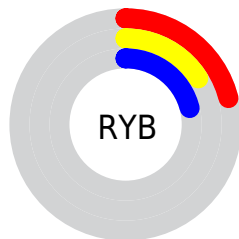

## Conversions Part 2

<b>Format</b>	<b>Color</b>
<b>R<sub>YB</sub></b>	53, 40, 53
Decimal	3483701
CIE <sub>Lab</sub>	18.00, 8.88, -6.09
CIE <sub>LCh</sub>	18, 10.765, 325.563
Yxy	2.5180, 0.3151, 0.2779
Android (android.graphics.Color)	4281673781 (0xFF352835)
YUV	45.3690, 3.7621, 6.6924
Hunter-Lab	15.8683, 4.3479, -2.6706

# Details

The CIELCh color **18, 10.765, 325.563** is a dark color, and the websafe version is hex **333333**. A complement of this color would be **21, 10.757, 143.108**, and the grayscale version is **19, 0.003, 296.813**.

A 20% lighter version of the original color is **38, 11.150, 325.196**, and **0, 2.823, 290.178** is the 20% darker color. If you saturate the color by 10%, you get **16, 15.125, 326.017**, and if you desaturate by 10%, it is **20, 6.368, 325.097**.

# Distribution

 Red (21%)

 Green (16%)

 Blue (21%)

 Red (21%)

 Yellow (16%)

 Blue (21%)

 Cyan (0%)