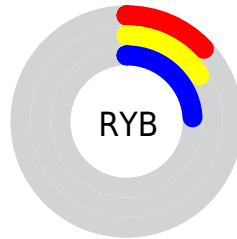

## Conversions Part 2

Format	Color
<a href="#">RYB</a>	<a href="#">33, 41, 61</a>
Decimal	<a href="#">2174269</a>
CIELab	<a href="#">18.00, -0.07, -11.77</a>
CIELCh	<a href="#">18, 11.775, 269.656</a>
Yxy	<a href="#">2.5180, 0.2475, 0.2608</a>
Android (android.graphics.Color)	<a href="#">4280364349</a> ( <a href="#">0xFF212D3D</a> )
YUV	<a href="#">43.2360, 8.7577, -8.9770</a>
Hunter-Lab	<a href="#">15.8683, -0.8865, -6.6322</a>

# Details

The CIELCh color **18, 11.775, 269.656** is a dark color, and the websafe version is hex **333333**. A complement of this color would be **21, 12.552, 77.455**, and the grayscale version is **18, 0.003, 296.813**.

A 20% lighter version of the original color is **38, 11.699, 271.120**, and **1, 7.635, 288.097** is the 20% darker color. If you saturate the color by 10%, you get **16, 14.333, 271.851**, and if you desaturate by 10%, it is **20, 9.216, 267.748**.

# Distribution

- Red (13%)
- Green (18%)
- Blue (24%)

- Red (13%)
- Yellow (16%)
- Blue (24%)

- Cyan (46%)
- Magenta (26%)
- Yellow (0%)
- Black (76%)

- Cyan (87%)
- Magenta (82%)
- Yellow (76%)