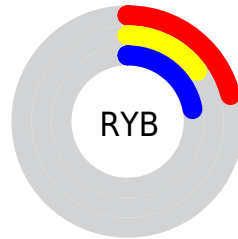

## Conversions Part 2

<b>Format</b>	<b>Color</b>
<b>R<sub>YB</sub></b>	54, 39, 56
Decimal	3548984
CIE <sub>Lab</sub>	18.00, 10.72, -8.24
CIE <sub>LCh</sub>	18, 13.517, 322.440
Yxy	2.5180, 0.3099, 0.2638
Android (android.graphics.Color)	4281739064 (0xFF362738)
YUV	45.4230, 5.2145, 7.5220
Hunter-Lab	15.8683, 5.5000, -4.0917

# Details

The CIELCh color **18, 13.517, 322.440** is a dark color, and the websafe version is hex **333333**. A complement of this color would be **22, 13.428, 139.739**, and the grayscale version is **19, 0.003, 296.813**.

A 20% lighter version of the original color is **38, 13.641, 322.392**, and **0, 4.885, 290.178** is the 20% darker color. If you saturate the color by 10%, you get **16, 17.950, 322.832**, and if you desaturate by 10%, it is **20, 9.040, 322.032**.

# Distribution

 Red (21%)

 Green (15%)

 Blue (22%)

 Red (21%)

 Yellow (15%)

 Blue (22%)

 Cyan (4%)