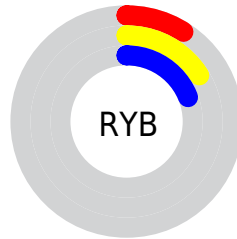

## Conversions Part 2

<b>Format</b>	<b>Color</b>
<b>R<sub>YB</sub></b>	23, 40, 49
Decimal	1519909
CIE <sub>Lab</sub>	18.00, -13.52, 4.59
CIE <sub>LCh</sub>	18, 14.282, 161.237
Yxy	2.5180, 0.2773, 0.3901
Android (android.graphics.Color)	4279709989 (0xFF173125)
YUV	39.8580, -1.4090, -14.7845
Hunter-Lab	15.8683, -7.6337, 3.0883

# Details

The CIELCh color **18, 14.282, 161.237** is a dark color, and the websafe version is hex **003333**. A complement of this color would be **12, 15.205, 350.509**, and the grayscale version is **16, 0.003, 296.813**.

A 20% lighter version of the original color is **38, 13.797, 162.236**, and **0, 0.000, 0.000** is the 20% darker color. If you saturate the color by 10%, you get **18, 16.699, 160.092**, and if you desaturate by 10%, it is **18, 11.733, 162.272**.

# Distribution

- Red (9%)
- Green (19%)
- Blue (15%)

- Red (9%)
- Yellow (16%)
- Blue (19%)

- Cyan (53%)
- Magenta (0%)
- Yellow (24%)
- Black (81%)

- Cyan (91%)
- Magenta (81%)
- Yellow (85%)