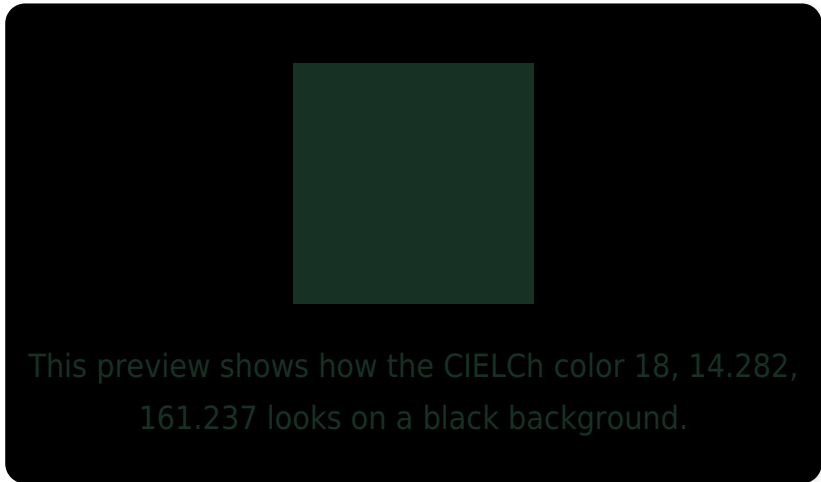

## White Background

This preview shows how the CIELCh color 18, 14.282, 161.237 looks on a white background.

# Black Background