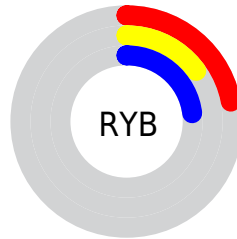

## Conversions Part 2

<b>Format</b>	<b>Color</b>
<b>R<sub>YB</sub></b>	56, 37, 58
Decimal	3679546
CIE Lab	18.00, 13.39, -9.97
CIE LCh	18, 16.694, 323.349
Yxy	2.5180, 0.3105, 0.2513
Android (android.graphics.Color)	4281869626 (0xFF38253A)
YUV	45.0750, 6.3720, 9.5812
Hunter-Lab	15.8683, 7.2288, -5.2991

# Details

The CIELCh color **18, 16.694, 323.349** is a dark color, and the websafe version is hex **333333**. A complement of this color would be **22, 16.598, 139.966**, and the grayscale version is **19, 0.003, 296.813**.

A 20% lighter version of the original color is **38, 16.563, 323.086**, and **0, 6.412, 297.630** is the 20% darker color. If you saturate the color by 10%, you get **16, 21.242, 323.738**, and if you desaturate by 10%, it is **20, 12.046, 322.937**.

# Distribution

- Red (22%)
- Green (15%)
- Blue (23%)

- Red (22%)
- Yellow (15%)
- Blue (23%)

- Cyan (3%)
- Magenta (36%)
- Yellow (0%)
- Black (77%)

- Cyan (78%)
- Magenta (85%)
- Yellow (77%)