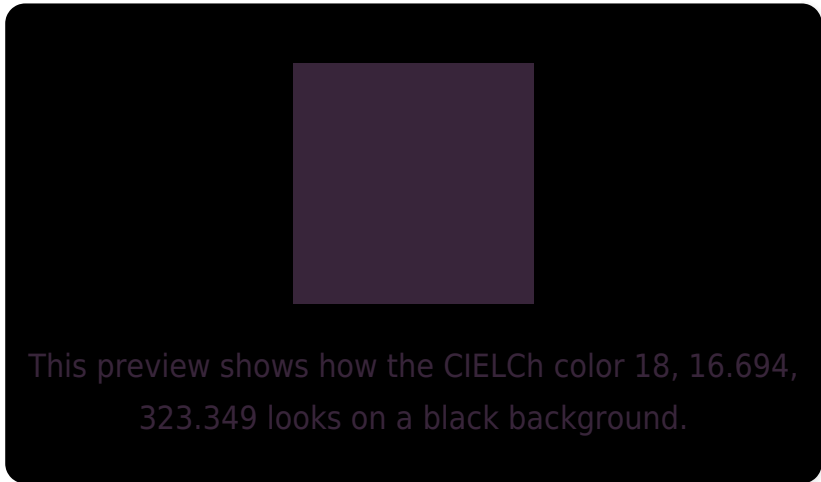

## White Background

This preview shows how the CIE LCh color 18, 16.694, 323.349 looks on a white background.

# Black Background