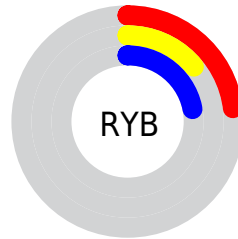

## Conversions Part 2

<b>Format</b>	<b>Color</b>
<b>R<sub>YB</sub></b>	59, 36, 57
Decimal	3875897
CIE <sub>Lab</sub>	18.00, 15.05, -9.11
CIE <sub>LCh</sub>	18, 17.592, 328.812
Yxy	2.5180, 0.3223, 0.2529
Android (android.graphics.Color)	4282065977 (0xFF3B2439)
YUV	45.2710, 5.7824, 12.0403
Hunter-Lab	15.8683, 8.3272, -4.6929

# Details

The CIELCh color **18, 17.592, 328.812** is a dark color, and the websafe version is hex **333333**. A complement of this color would be **23, 17.589, 144.408**, and the grayscale version is **19, 0.003, 296.813**.

A 20% lighter version of the original color is **38, 17.687, 329.083**, and **1, 5.931, 315.055** is the 20% darker color. If you saturate the color by 10%, you get **16, 21.925, 329.304**, and if you desaturate by 10%, it is **20, 13.100, 328.311**.

# Distribution

Red (23%)

Green (14%)

Blue (22%)

Red (23%)

Yellow (14%)

Blue (22%)

Cyan (0%)