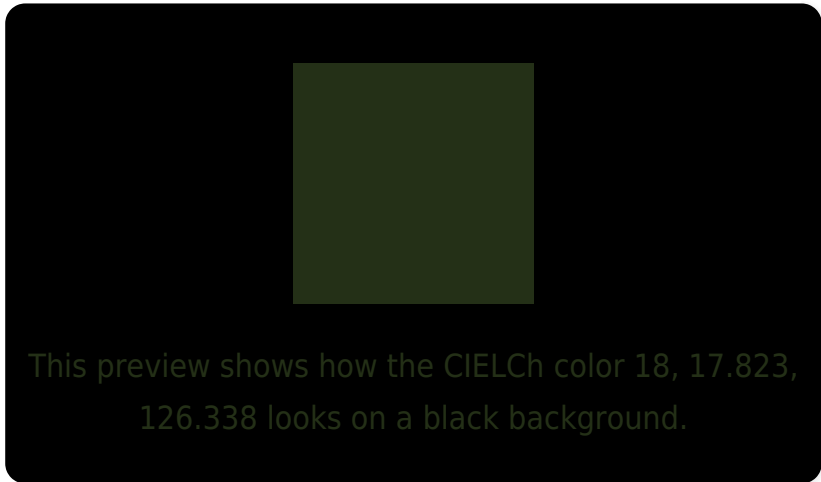

## White Background

This preview shows how the CIELCh color 18, 17.823, 126.338 looks on a white background.

# Black Background