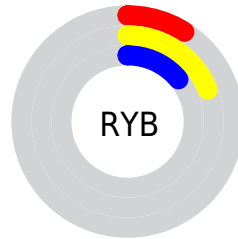

## Conversions Part 2

<b>Format</b>	<b>Color</b>
<b>RYB</b>	23, 48, 35
Decimal	2371607
CIELab	18.00, -10.56, 14.36
CIElCh	18, 17.823, 126.338
Yxy	2.5180, 0.3408, 0.4488
Android (android.graphics.Color)	4280561687 (0xFF243017)
YUV	41.5620, -9.1511, -4.8779
Hunter-Lab	15.8683, -6.2585, 6.6976

# Details

The CIELCh color **18, 17.823, 126.338** is a dark color, and the websafe version is hex **333300**. A complement of this color would be **10, 19.038, 310.620**, and the grayscale version is **17, 0.003, 296.813**.

A 20% lighter version of the original color is **38, 17.965, 126.500**, and **0, 0.000, 0.000** is the 20% darker color. If you saturate the color by 10%, you get **18, 21.015, 125.999**, and if you desaturate by 10%, it is **18, 14.513, 126.725**.

# Distribution

Red (14%)

Green (19%)

Blue (9%)

Red (9%)

Yellow (19%)

Blue (14%)

Cyan (25%)