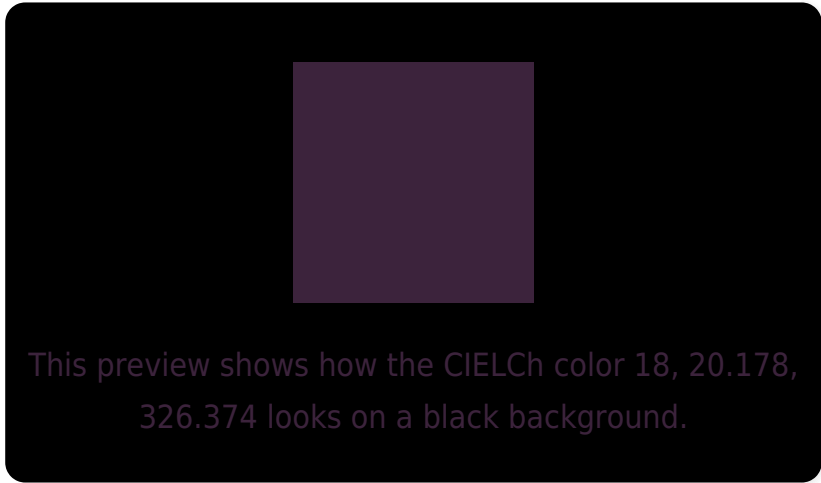

## White Background

This preview shows how the CIE LCh color 18, 20.178, 326.374 looks on a white background.

# Black Background