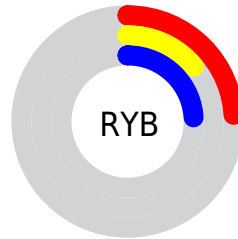

## Conversions Part 2

<b>Format</b>	<b>Color</b>
<b>R<sub>YB</sub></b>	60, 35, 60
Decimal	3941180
CIE <sub>Lab</sub>	18.00, 16.80, -11.17
CIE <sub>LCh</sub>	18, 20.178, 326.374
Yxy	2.5180, 0.3169, 0.2407
Android (android.graphics.Color)	4282131260 (0xFF3C233C)
YUV	45.3250, 7.2348, 12.8700
Hunter-Lab	15.8683, 9.5141, -6.1818

# Details

The CIELCh color **18, 20.178, 326.374** is a dark color, and the websafe version is hex **330033**. A complement of this color would be **23, 20.199, 141.812**, and the grayscale version is **19, 0.003, 296.813**.

A 20% lighter version of the original color is **38, 20.080, 326.762**, and **1, 8.089, 312.382** is the 20% darker color. If you saturate the color by 10%, you get **16, 24.759, 326.797**, and if you desaturate by 10%, it is **20, 15.392, 325.923**.

# Distribution

Red (24%)

Green (14%)

Blue (24%)

Red (24%)

Yellow (14%)

Blue (24%)

Cyan (0%)