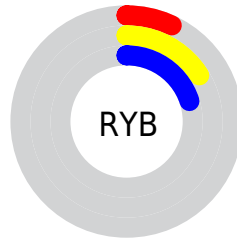

- Red (7%)
- Yellow (16%)
- Blue (20%)