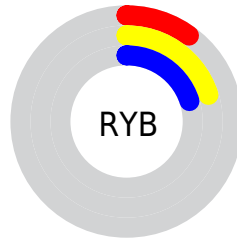

## Conversions Part 2

<b>Format</b>	<b>Color</b>
<b>RYB</b>	25, 50, 50
Decimal	1651225
CIELab	18.00, -16.13, 12.95
CIELCh	18, 20.686, 141.241
Yxy	2.5180, 0.3066, 0.4577
Android (android.graphics.Color)	4279841305 (0xFF193219)
YUV	39.6750, -7.2348, -12.8700
Hunter-Lab	15.8683, -8.7947, 6.2636

# Details

The CIELCh color **18, 20.686, 141.241** is a dark color, and the websafe version is hex **003300**. A complement of this color would be **13, 20.634, 326.693**, and the grayscale version is **16, 0.003, 296.813**.

A 20% lighter version of the original color is **38, 21.215, 140.854**, and **0, 0.000, 0.000** is the 20% darker color. If you saturate the color by 10%, you get **18, 24.482, 140.357**, and if you desaturate by 10%, it is **18, 16.700, 142.050**.

# Distribution

- Red (10%)
- Green (20%)
- Blue (10%)

- Red (10%)
- Yellow (20%)
- Blue (20%)

- Cyan (50%)
- Magenta (0%)
- Yellow (50%)
- Black (81%)

- Cyan (90%)
- Magenta (81%)
- Yellow (90%)