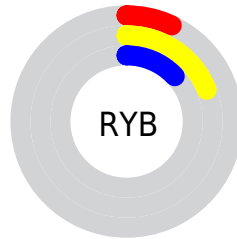

## Conversions Part 2

<b>Format</b>	<b>Color</b>
<b>RYB</b>	17, 48, 32
Decimal	2174993
CIELab	18.00, -12.85, 17.64
CIELCh	18, 21.826, 126.079
Yxy	2.5180, 0.3447, 0.4777
Android (android.graphics.Color)	4280365073 (0xFF213011)
YUV	39.9810, -11.3296, -6.1223
Hunter-Lab	15.8683, -7.3280, 7.6089

# Details

The CIELCh color **18, 21.826, 126.079** is a dark color, and the websafe version is hex **333300**. A complement of this color would be **9, 23.704, 311.274**, and the grayscale version is **16, 0.003, 296.813**.

A 20% lighter version of the original color is **38, 21.792, 126.439**, and **0, 0.000, 0.000** is the 20% darker color. If you saturate the color by 10%, you get **18, 24.633, 126.183**, and if you desaturate by 10%, it is **18, 18.623, 126.405**.

# Distribution

Red (13%)

Green (19%)

Blue (7%)

Red (7%)

Yellow (19%)

Blue (13%)

Cyan (31%)