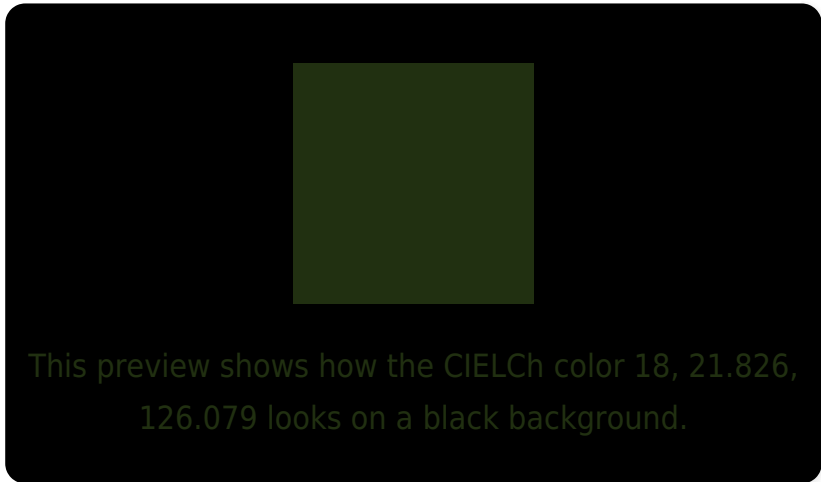

## White Background

This preview shows how the CIELCh color 18, 21.826, 126.079 looks on a white background.

# Black Background