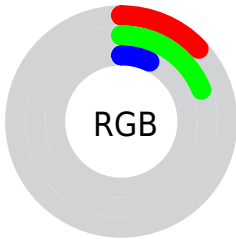

Distribution

Red (13%)

Green (19%)

Blue (7%)