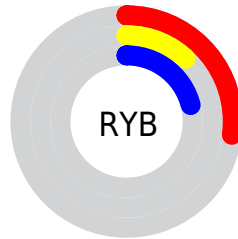

## Conversions Part 2

<b>Format</b>	<b>Color</b>
<b>R<sub>YB</sub></b>	70, 31, 53
Decimal	4595509
CIE Lab	18.00, 21.86, -5.79
CIE LCh	18, 22.614, 345.154
Yxy	2.5180, 0.3711, 0.2573
Android (android.graphics.Color)	4282785589 (0xFF461F35)
YUV	45.1690, 3.8607, 21.7768
Hunter-Lab	15.8683, 13.0854, -2.4840

# Details

The CIELCh color **18, 22.614, 345.154** is a dark color, and the websafe version is hex **663333**. A complement of this color would be **26, 21.845, 155.290**, and the grayscale version is **18, 0.003, 296.813**.

A 20% lighter version of the original color is **38, 22.617, 344.950**, and **2, 9.354, 1.842** is the 20% darker color. If you saturate the color by 10%, you get **16, 26.112, 346.402**, and if you desaturate by 10%, it is **20, 18.770, 344.070**.

# Distribution

- Red (27%)
- Green (12%)
- Blue (21%)

- Red (27%)
- Yellow (12%)
- Blue (21%)

- Cyan (0%)
- Magenta (56%)
- Yellow (24%)
- Black (73%)

- Cyan (73%)
- Magenta (88%)
- Yellow (79%)