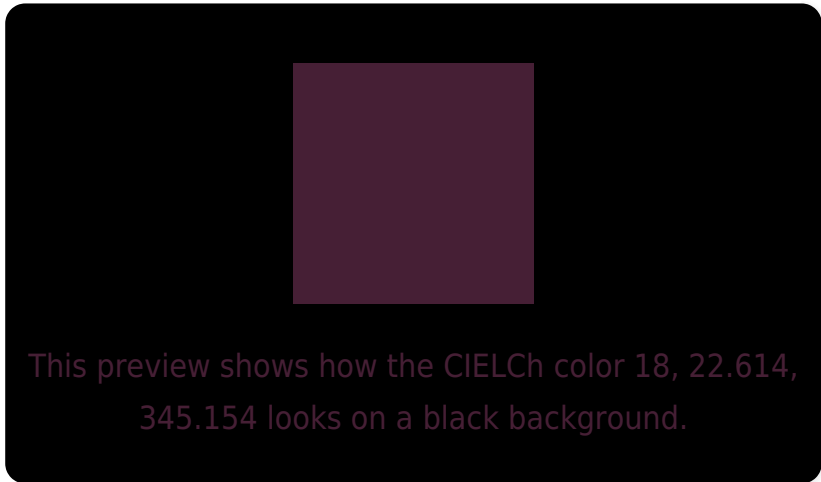

## White Background

This preview shows how the CIELCh color 18, 22.614, 345.154 looks on a white background.

# Black Background