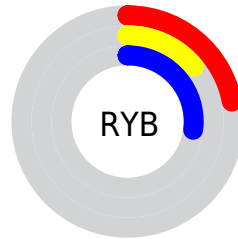

## Conversions Part 2

<b>Format</b>	<b>Color</b>
<b>R<sub>YB</sub></b>	55, 36, 68
Decimal	3613764
CIE Lab	18.00, 16.25, -16.75
CIE LCh	18, 23.336, 314.143
Yxy	2.5180, 0.2822, 0.2166
Android (android.graphics.Color)	4281803844 (0xFF372444)
YUV	45.3290, 11.1768, 8.4815
Hunter-Lab	15.8683, 9.1393, -10.6622

# Details

The CIELCh color **18, 23.336, 314.143** is a dark color, and the websafe version is hex **333366**. A complement of this color would be **27, 22.287, 130.345**, and the grayscale version is **19, 0.003, 296.813**.

A 20% lighter version of the original color is **38, 23.235, 314.674**, and **1, 12.978, 295.079** is the 20% darker color. If you saturate the color by 10%, you get **16, 28.335, 314.524**, and if you desaturate by 10%, it is **20, 18.266, 313.734**.

# Distribution

Red (22%)

Green (14%)

Blue (27%)

Red (22%)

Yellow (14%)

Blue (27%)

Cyan (19%)