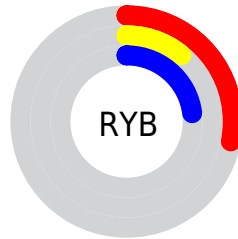

Conversions

Conversions Part 2

Format	Color
R_{YB}	71, 29, 58
Decimal	4660538
CIE _{Lab}	18.00, 24.33, -9.39
CIE _{LCh}	18, 26.079, 338.899
Yxy	2.5180, 0.3582, 0.2377
Android (android.graphics.Color)	4282850618 (0xFF471D3A)
YUV	44.8640, 6.4760, 22.9213
Hunter-Lab	15.8683, 14.9104, -4.8888

Details

The CIELCh color **18, 26.079, 338.899** is a dark color, and the websafe version is hex **330033**. A complement of this color would be **27, 25.889, 149.552**, and the grayscale version is **18, 0.003, 296.813**.

A 20% lighter version of the original color is **38, 26.013, 339.156**, and **2, 11.443, 345.721** is the 20% darker color. If you saturate the color by 10%, you get **16, 29.655, 339.834**, and if you desaturate by 10%, it is **20, 22.043, 338.053**.

Distribution

-  Red (28%)
-  Green (11%)
-  Blue (23%)

-  Red (28%)
-  Yellow (11%)
-  Blue (23%)

-  Cyan (0%)
-  Magenta (59%)
-  Yellow (18%)
-  Black (72%)

-  Cyan (72%)
-  Magenta (89%)
-  Yellow (77%)