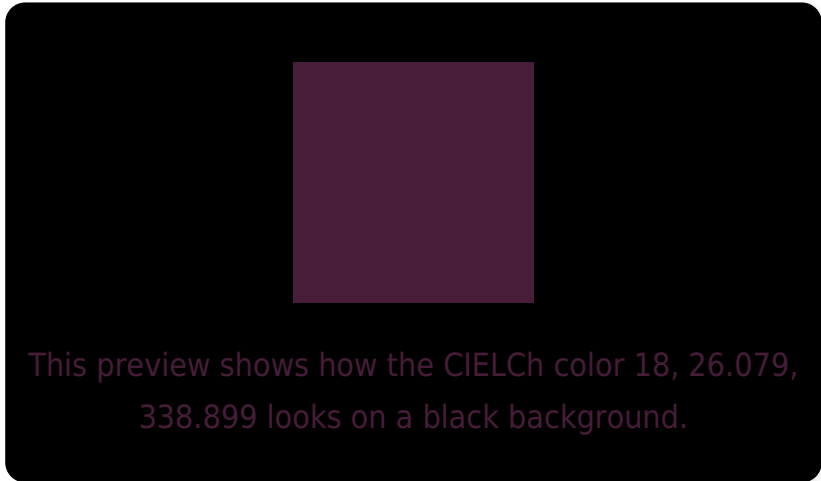

Black Background

Color Contrast Check

Large Text (above 18pt) WCAG AA × Fail

Any Text WCAG AA × Fail

Large Text (above 18pt) WCAG AAA × Fail

Any Text WCAG AAA × Fail

If you want to check with other color combinations, try the [Color Contrast Checker](#).