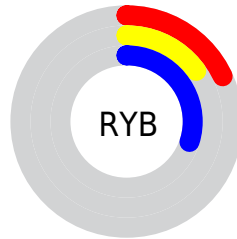

## Conversions Part 2

<b>Format</b>	<b>Color</b>
<b>RYB</b>	47, 38, 76
Decimal	3089996
CIELab	18.00, 14.50, -22.13
CIElCh	18, 26.460, 303.234
Yxy	2.5180, 0.2470, 0.1958
Android (android.graphics.Color)	4281280076 (0xFF2F264C)
YUV	45.0230, 15.2717, 1.7338
Hunter-Lab	15.8683, 7.9614, -15.6711

# Details

The CIELCh color **18, 26.460, 303.234** is a dark color, and the websafe version is hex **333366**. A complement of this color would be **31, 23.821, 116.566**, and the grayscale version is **18, 0.003, 296.813**.

A 20% lighter version of the original color is **38, 26.329, 303.549**, and **1, 18.560, 290.894** is the 20% darker color. If you saturate the color by 10%, you get **15, 32.167, 304.233**, and if you desaturate by 10%, it is **21, 20.845, 302.299**.

# Distribution

- Red (18%)
- Green (15%)
- Blue (30%)

- Red (18%)
- Yellow (15%)
- Blue (30%)

- Cyan (38%)
- Magenta (50%)
- Yellow (0%)
- Black (70%)

- Cyan (82%)
- Magenta (85%)
- Yellow (70%)