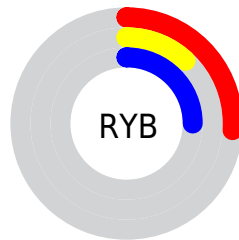

## Conversions Part 2

<b>Format</b>	<b>Color</b>
<b>R<sub>YB</sub></b>	67, 30, 63
Decimal	4398655
CIE <sub>Lab</sub>	18.00, 23.27, -13.23
CIE <sub>LCh</sub>	18, 26.767, 330.376
Yxy	2.5180, 0.3298, 0.2230
Android (android.graphics.Color)	4282588735 (0xFF431E3F)
YUV	44.8250, 8.9603, 19.4475
Hunter-Lab	15.8683, 14.1195, -7.7561

# Details

The CIELCh color **18, 26.767, 330.376** is a dark color, and the websafe version is hex **330033**. A complement of this color would be **25, 26.902, 143.428**, and the grayscale version is **19, 0.003, 296.813**.

A 20% lighter version of the original color is **38, 26.577, 329.998**, and **2, 11.620, 326.296** is the 20% darker color. If you saturate the color by 10%, you get **17, 30.908, 330.878**, and if you desaturate by 10%, it is **20, 22.212, 329.861**.

# Distribution

- Red (26%)
- Green (12%)
- Blue (25%)

- Red (26%)
- Yellow (12%)
- Blue (25%)

- Cyan (0%)
- Magenta (55%)
- Yellow (6%)
- Black (74%)

- Cyan (74%)
- Magenta (88%)
- Yellow (75%)