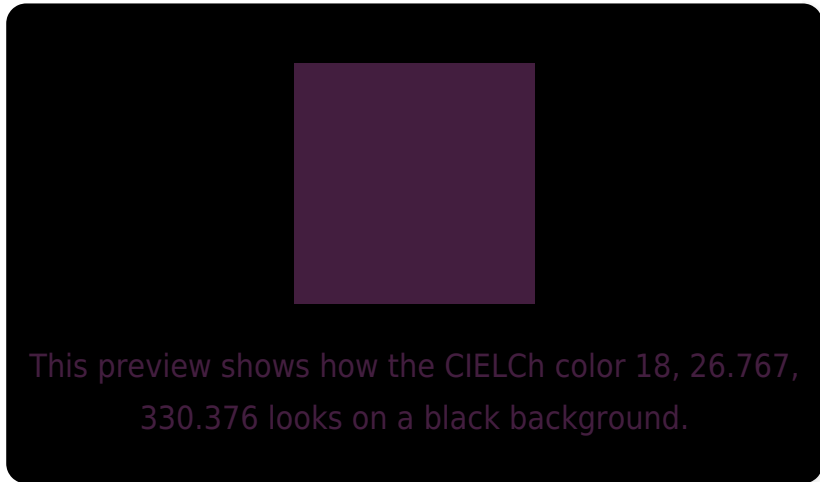

## White Background

This preview shows how the CIELCh color 18, 26.767, 330.376 looks on a white background.

# Black Background