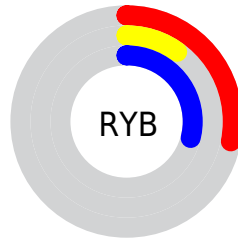

## Conversions Part 2

<b>Format</b>	<b>Color</b>
<b>R<sub>YB</sub></b>	71, 26, 73
Decimal	4659785
CIE <sub>Lab</sub>	18.00, 29.00, -19.54
CIE <sub>LCh</sub>	18, 34.970, 326.039
Yxy	2.5180, 0.3133, 0.1918
Android (android.graphics.Color)	4282849865 (0xFF471A49)
YUV	44.8130, 13.8962, 22.9660
Hunter-Lab	15.8683, 18.5096, -13.1698

# Details

The CIELCh color **18, 34.970, 326.039** is a dark color, and the websafe version is hex **330033**. A complement of this color would be **27, 35.133, 138.702**, and the grayscale version is **18, 0.003, 296.813**.

A 20% lighter version of the original color is **38, 34.764, 325.899**, and **3, 19.128, 322.006** is the 20% darker color. If you saturate the color by 10%, you get **17, 39.075, 326.307**, and if you desaturate by 10%, it is **20, 30.234, 325.702**.

# Distribution

- Red (28%)
- Green (10%)
- Blue (29%)

- Red (28%)
- Yellow (10%)
- Blue (29%)

- Cyan (3%)
- Magenta (65%)
- Yellow (0%)
- Black (72%)

- Cyan (72%)
- Magenta (90%)
- Yellow (72%)