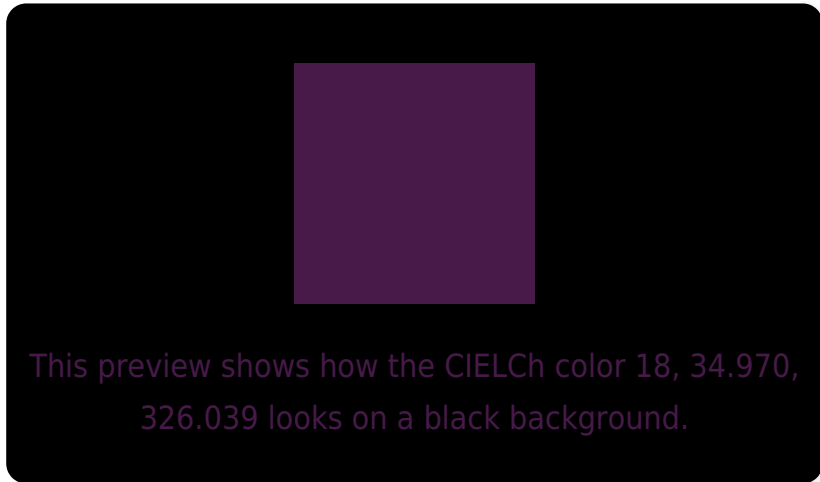

## White Background

This preview shows how the CIELCh color 18, 34.970, 326.039 looks on a white background.

# Black Background