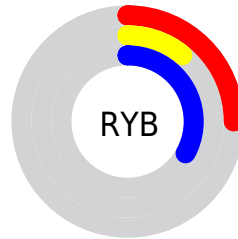

## Conversions Part 2

<b>Format</b>	<b>Color</b>
<b>RYB</b>	64, 27, 83
Decimal	4201299
CIELab	18.00, 28.72, -26.85
CIELCh	18, 39.316, 316.934
Yxy	2.5180, 0.2710, 0.1667
Android (android.graphics.Color)	4282391379 (0xFF401B53)
YUV	44.4470, 19.0066, 17.1480
Hunter-Lab	15.8683, 18.2871, -20.6404

# Details

The CIELCh color **18, 39.316, 316.934** is a dark color, and the websafe version is hex **330033**. A complement of this color would be **32, 37.364, 131.542**, and the grayscale version is **18, 0.003, 296.813**.

A 20% lighter version of the original color is **38, 39.449, 317.055**, and **3, 24.328, 306.566** is the 20% darker color. If you saturate the color by 10%, you get **16, 44.232, 317.070**, and if you desaturate by 10%, it is **20, 33.836, 316.673**.

# Distribution

Red (25%)

Green (11%)

Blue (33%)

Red (25%)

Yellow (11%)

Blue (33%)

Cyan (23%)