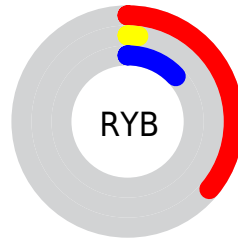

- Red (36%)
- Yellow (2%)
- Blue (13%)