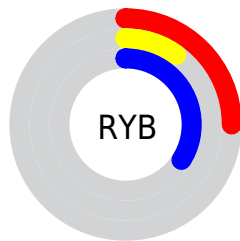

## Conversions Part 2

<b>Format</b>	<b>Color</b>
<b>RYB</b>	65, 25, 86
Decimal	4266326
CIELab	18.00, 30.85, -28.91
CIELCh	18, 42.280, 316.852
Yxy	2.5180, 0.2671, 0.1584
Android (android.graphics.Color)	4282456406 (0xFF411956)
YUV	43.9140, 20.7484, 18.4924
Hunter-Lab	15.8683, 19.9819, -23.0013

# Details

The CIELCh color **18, 42.280, 316.852** is a dark color, and the websafe version is hex **330033**. A complement of this color would be **33, 40.054, 131.290**, and the grayscale version is **18, 0.003, 296.813**.

A 20% lighter version of the original color is **38, 41.824, 316.771**, and **3, 26.049, 307.206** is the 20% darker color. If you saturate the color by 10%, you get **16, 47.070, 316.929**, and if you desaturate by 10%, it is **20, 36.808, 316.628**.

# Distribution

- Red (25%)
- Green (10%)
- Blue (34%)

- Red (25%)
- Yellow (10%)
- Blue (34%)

- Cyan (24%)
- Magenta (71%)
- Yellow (0%)
- Black (66%)

- Cyan (74%)
- Magenta (90%)
- Yellow (66%)