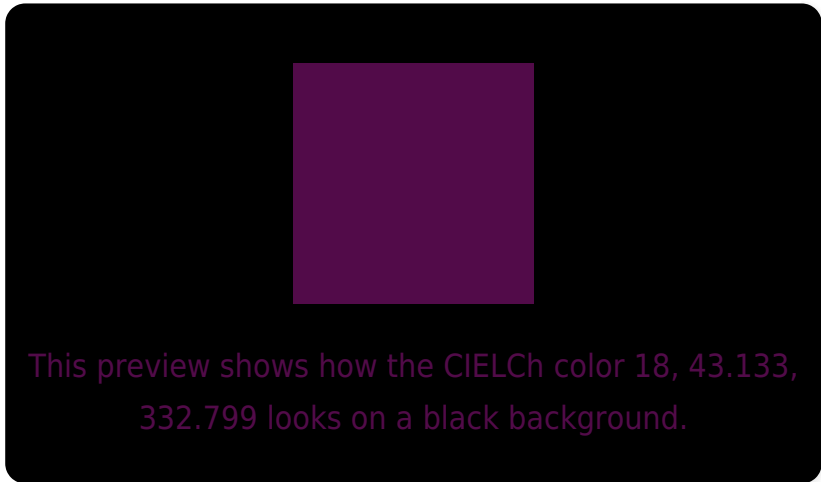

## White Background

This preview shows how the CIE LCh color 18, 43.133, 332.799 looks on a white background.

# Black Background