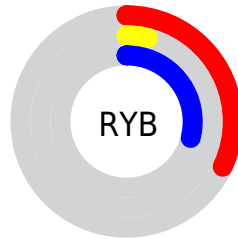

- Red (32%)
- Yellow (4%)
- Blue (29%)