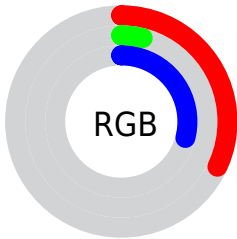

Distribution

- Red (32%)
- Green (4%)
- Blue (29%)