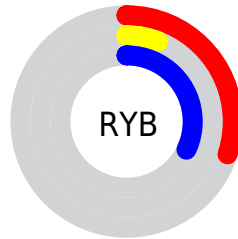

- Red (30%)
- Yellow (6%)
- Blue (32%)