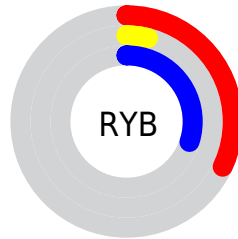

- Red (32%)
- Yellow (4%)
- Blue (30%)