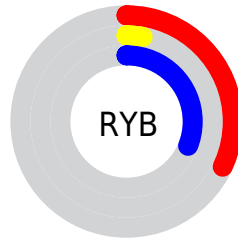

- Red (32%)
- Yellow (3%)
- Blue (31%)