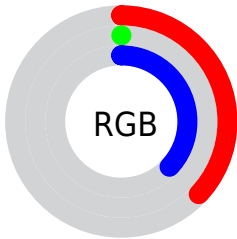

Distribution

- Red (37%)
- Green (0%)
- Blue (37%)