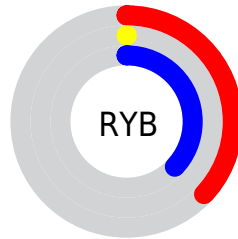

- Red (37%)
- Yellow (0%)
- Blue (37%)