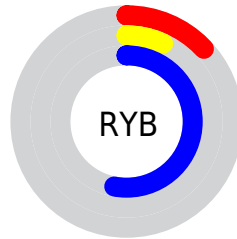

- Red (13%)
- Yellow (7%)
- Blue (53%)