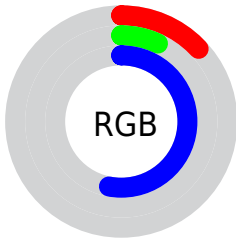

Distribution

- Red (13%)
- Green (7%)
- Blue (53%)